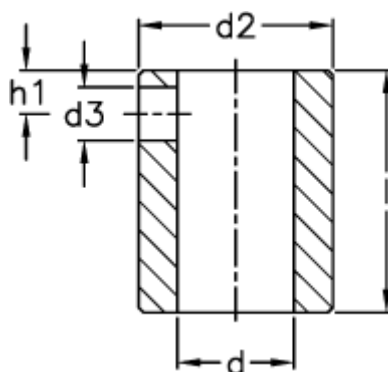

Data Sheet

Article number: 2307087950

Description: E+G Reduction sleeve CE.87950
RB52-14

Measures

$d_2 f7 = 20$
 $d_3 = 5.50$
 $d H7 = 14$
 $h_1 = 4.5$
 $l = 25$